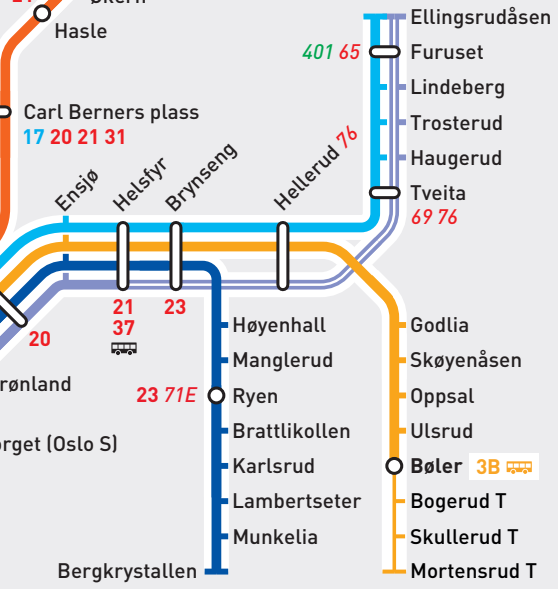

Bergkrystallen

4

Mortensrud T

3B

71E 76