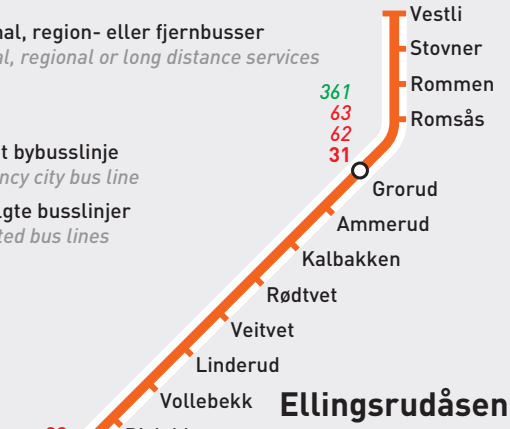

Vestli

5

Ellingsrudåsen

2 / 1