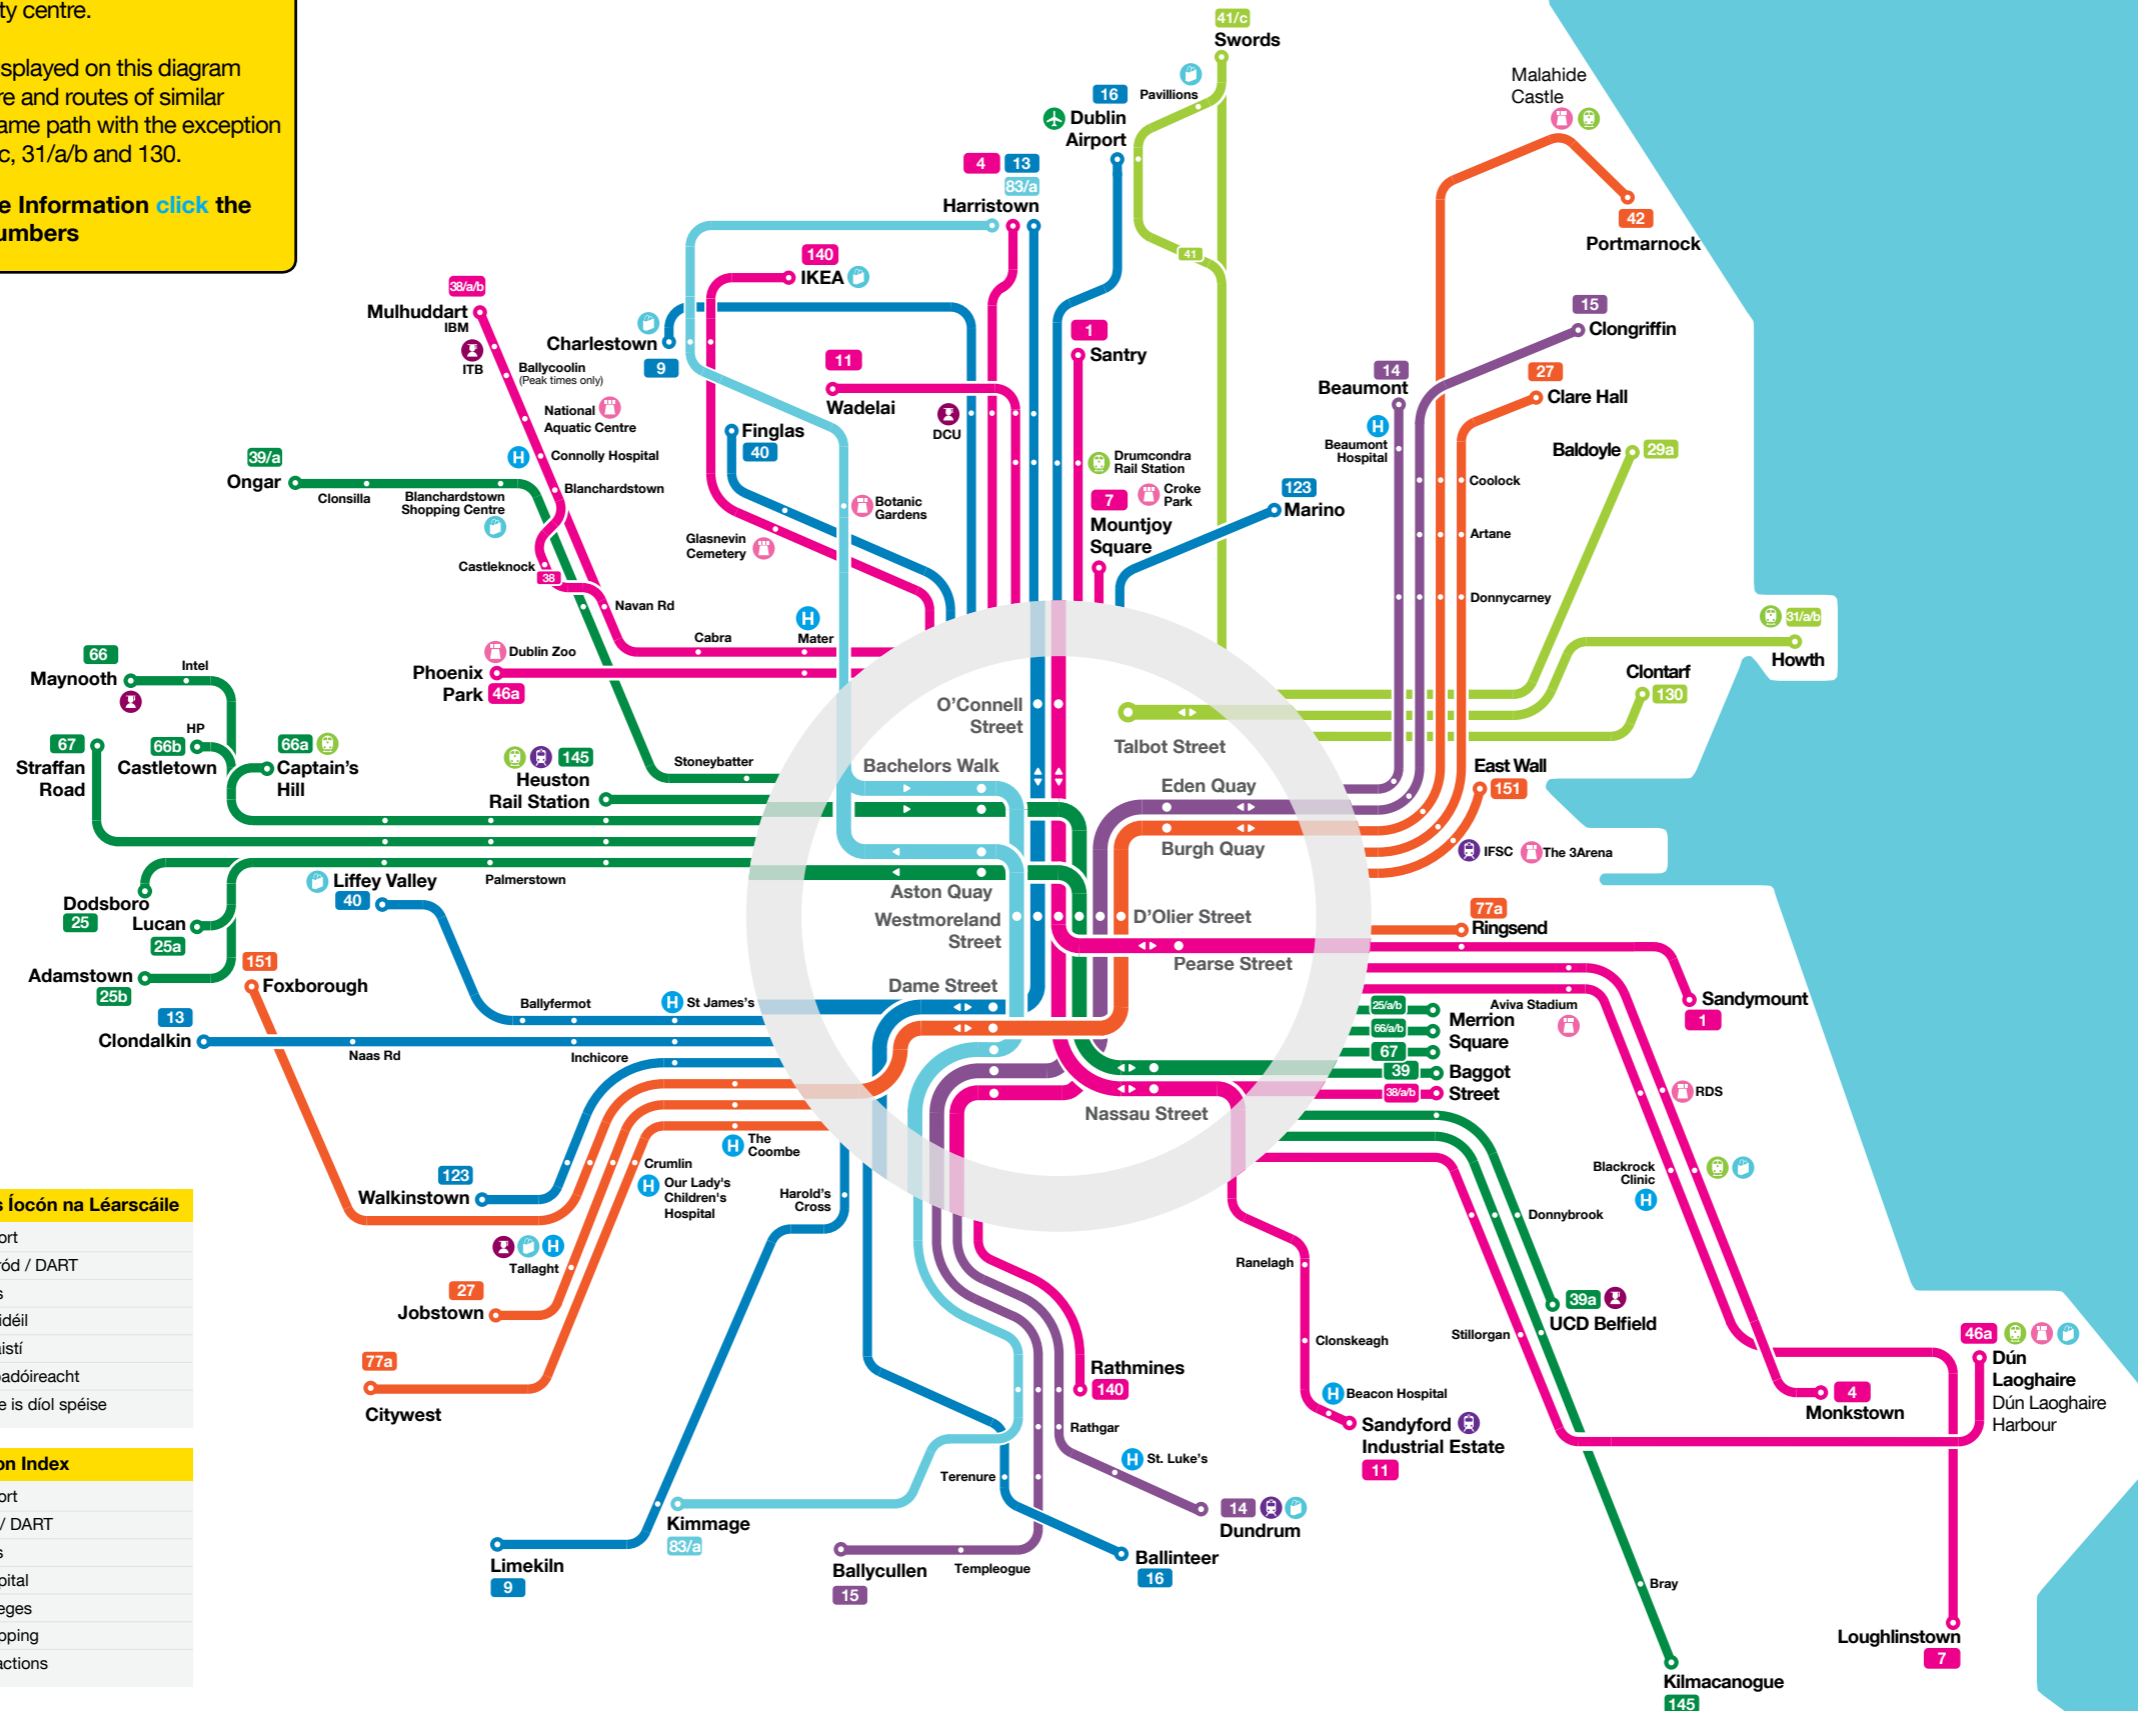

Dublin Bus Core Dublin Bus Routes

This diagram shows the core routes operating in and out of the city centre.

Most bus routes displayed on this diagram cross the city centre and routes of similar colour follow the same path with the exception of Routes 29a, 41/c, 31/a/b and 130.

For Timetable Information [click the Bus Route numbers](#)

Innéacs Íocón na Léarscáile

- Aerfort
- Iarnród / DART
- Luas
- Ospidéal
- Coláistí
- Siopadóireacht
- Nithe is díol spéise

Map Icon Index

- Airport
- Rail / DART
- Luas
- Hospital
- Colleges
- Shopping
- Attractions