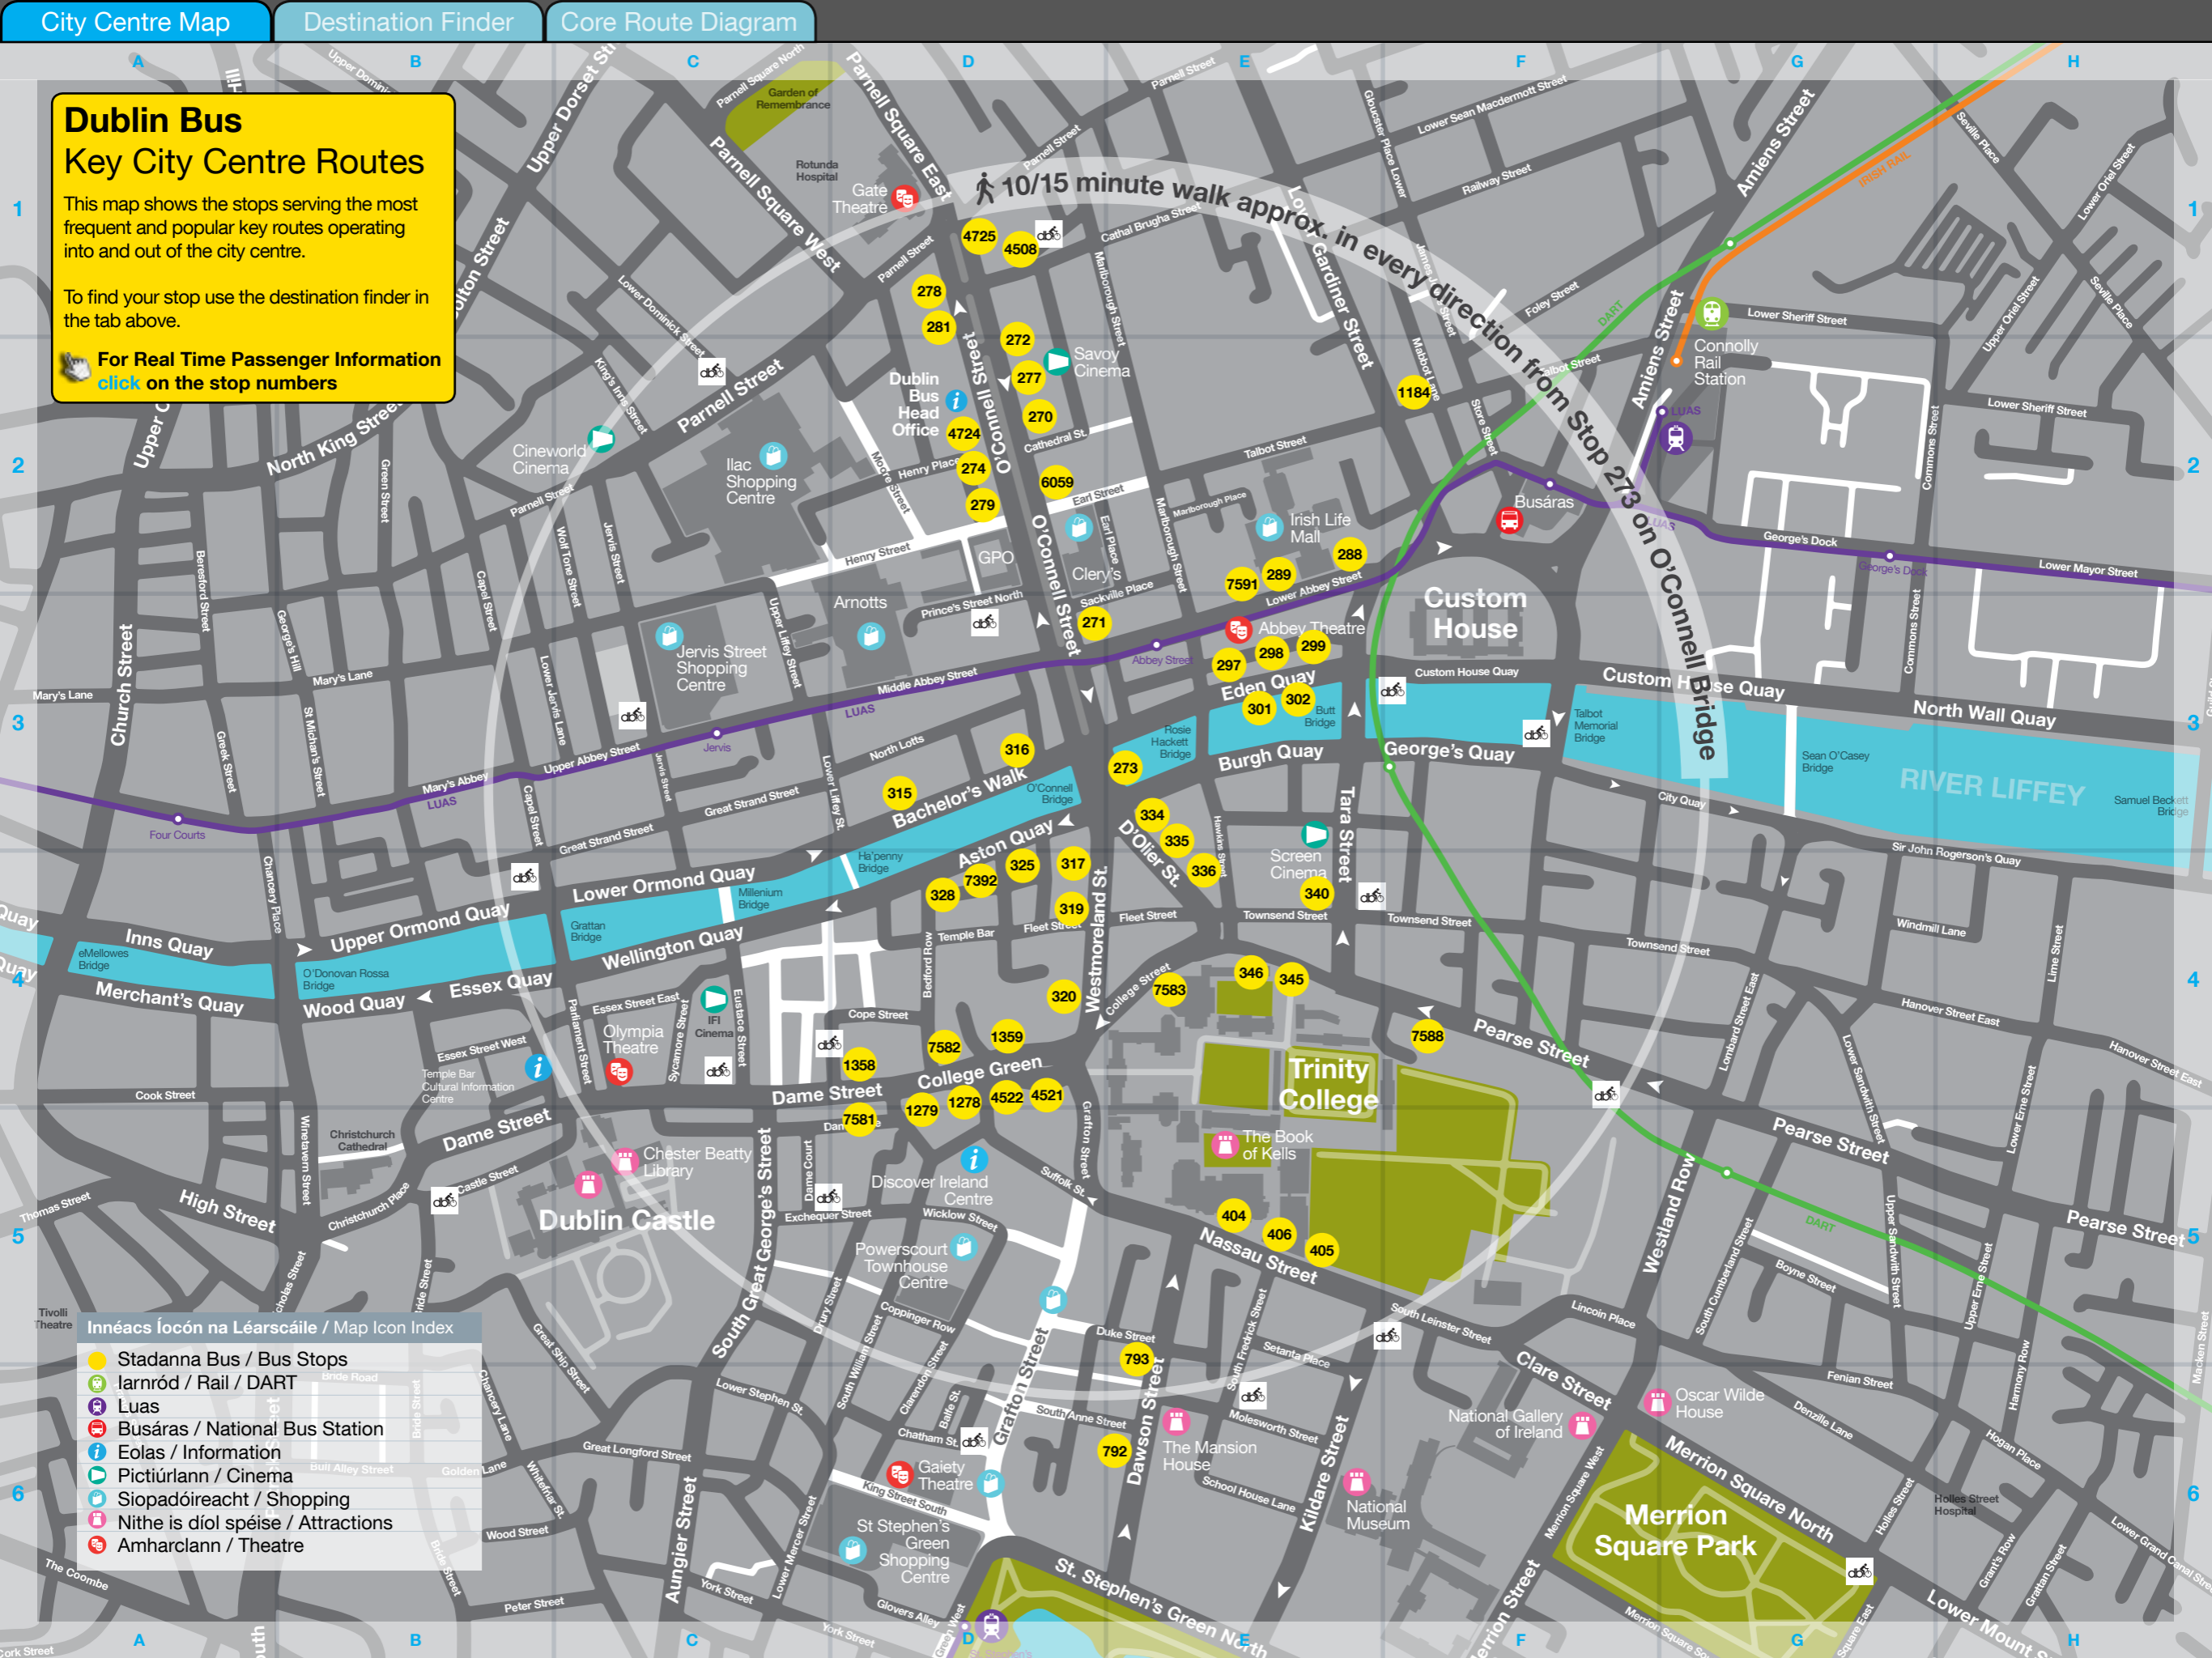

Dublin Bus Key City Centre Routes

This map shows the stops serving the most frequent and popular key routes operating into and out of the city centre.

To find your stop use the destination finder in the tab above.

For Real Time Passenger Information [click on the stop numbers](#)

10/15 minute walk approx. in every direction from Stop 273 on O'Connell Street

Innéacs Íocón na Léarscáile / Map Icon Index

- Stadanna Bus / Bus Stops
- Iarnród / Rail / DART
- Luas
- Busáras / National Bus Station
- Eolas / Information
- Pictiúrlann / Cinema
- Siopadóireacht / Shopping
- Nithe is díol spéise / Attractions
- Amharclann / Theatre

Dublin Bus Key City Centre Routes

Use the index and grid reference to find the right stop on the city centre map.

The stop number shown on the map also appears on the top of the bus stop to help you find your stop more easily.

Route Destination	Bus Route	Stop Number	Grid Ref
Finglas Village	40	279	D2
Glasnevin Cemetery	40	1358	D4
	40	319	D4
	40	279	D2
	140	7582	D4
	140	274	D2
Guinness Storehouse	13, 40	270	D2
	13, 123, 40	335	E3
	13, 40	4521	D4
	123	272	D2
	123	1278	D4
Harold's Cross	9	277	D2
	9	336	E4
	9	1278	D4
	16	270	D2
	16	336	E4
	16	1279	D5
Heuston Rail Station	25/a/b, 66/a/b, 67	346	E4
	66/a/b, 67	317	D4
	25/a/b	7392	D4
	145	792	E6
	145	345	E4
	145	325	D4
Howth Summit	31/a	289	E2
Howth Village	31/a	289	E2
IKEA	140	7582	D4
	140	319	D4
	140	274	D2
Kimmage	83	315	D3
	9, 83	336	E4
	83	1279	D5
Leeson Street	11	271	D3
	11	404	E5
	46a	6059	D2
	46a, 145	334	E3
	46a, 145	406	E5
Liffey Valley S.C.	40	270	D2
	40	335	E3
	40	4521	D5
Lucan (Esker Church)	25a	346	E4
	25a	7392	D4
Lucan Village	25, 66/a/b, 67	346	E4
	66/a/b, 67	317	D4
	25	7392	D4
Malahide Road	42	1184	F2
Malahide Village	42	1184	F2
Marino	123	1359	D4
	123	274	D2
	123	4508	D1
Mater Hospital	38/a/b	793	E5