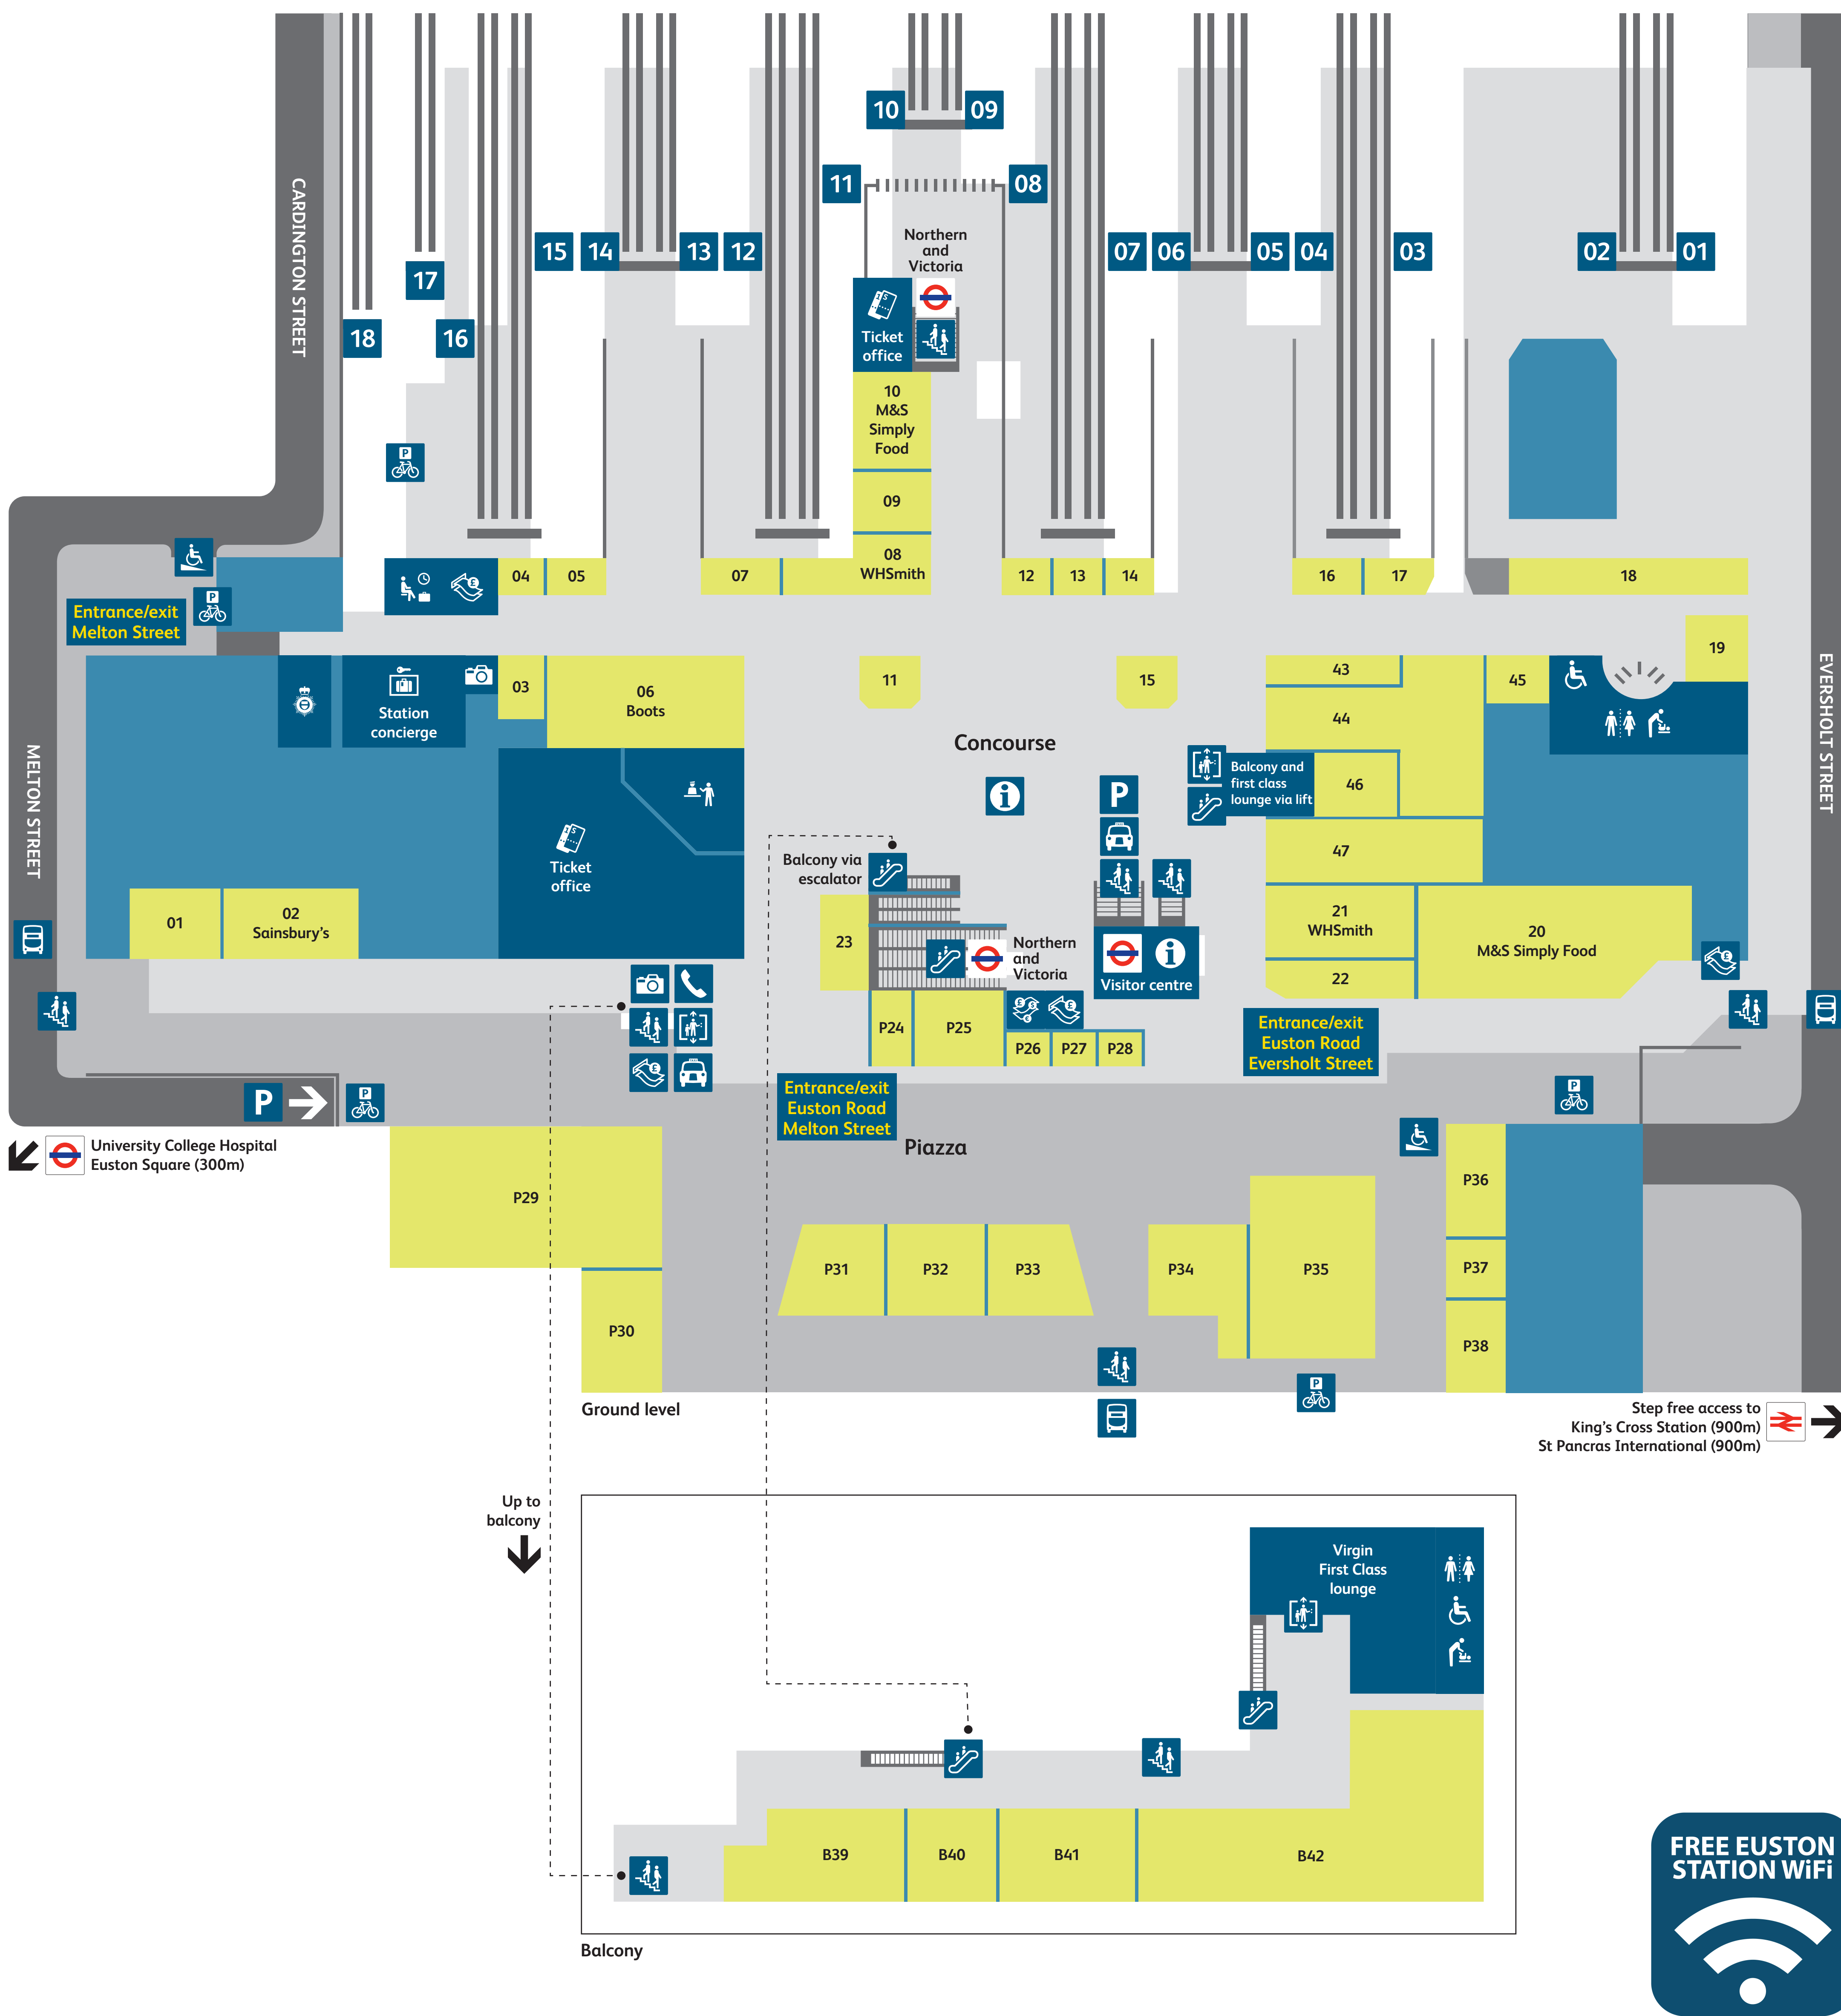

# London Euston Station map

## Services and facilities

Accessible toilets		Rail Station	
Baby change		Ramp	
Bike park		Stairs	
British Transport Police		Taxis	
Buses		Telephone	
Cash point		Tickets	
Currency exchange		Toilets	
Information		Waiting room	
Left luggage		Underground	
Lift			
Mobility assistance reception			
Parking			
Photo Booth			
Platform numbers			

## Food, drink and shopping

Accessorize	23	Ed's Diner	P32	Patisserie Valerie	05
All Bar One	P29	Fat Face	22	Pret A Manger	P31
AMT Coffee	03	Gino's, my restaurant	B39	Prime Burger	B40
Beany Green	P27	Hema	44	Sainsbury's Local	02
Big Apple Hot Dogs	P26	Hotel Chocolat	46	Starbucks	18
Boots	06	Itsu	P25	Sweet Express	P37
Burger King	14	Journey's Friend	07	The Body Shop	15
Caffe Ritazza	47	Leon	B41	The Bookshop by WHSmith	43
Café Rouge	P34	M&S Simply Food	10 20	The Rib Man	P28
Caffè Nero	01 P33	Mi Casa Burritos	P24	Timpons	04
Camden food co.	17	Nando's	P35	Upper Crust	13
Coming Soon	45	New pub coming soon	B42	WHSmith	08 21
Costa Coffee	09	Oliver Bonas	P30	Whistlestop	19
Delice de France	12	Paperchase	11	William Hill	P36
Doric Arch Pub	P38	Pasty Shop	16		